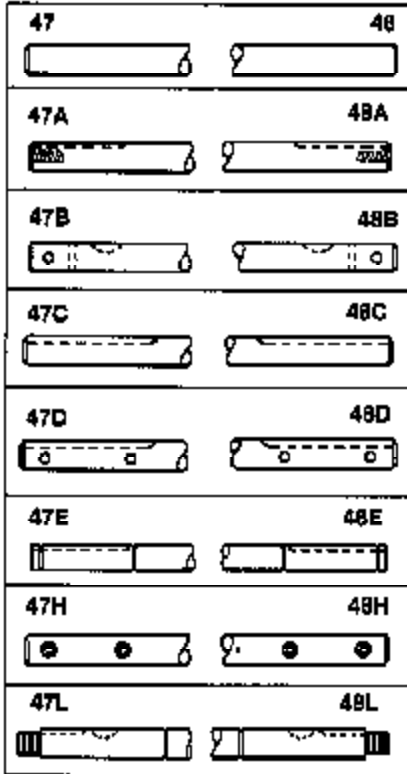

# JOIST

SICHER IST DAS:  
DAS ORIGINAL

MODEL and SERIAL  
NUMBERS HERE

Ref #	Part Number	Qty	Description
13	778067		Gear, Bevel (16 teeth)
14	778068		Gear, Pinion (16 teeth)
17	786040		Pin, Drive
26	788038		Ring, Retaining
31	780001		Washer (3/4" ID x 1-1/2" OD x 1/16" t hick)
31A	780096		Washer, Thrust
47R	774114		Axle (8-1/8" long)
48R	774115		Axle (15-1/4" long)
82	786043		Sprocket. No Teeth 54. O.D. 8.823
82	786051		Sprocket. No Teeth 60. O.D. 9.841
82	786070		Sprocket. No Teeth 48. O.D. 7.920
82	786041A		Sprocket. No Teeth 45. O.D. 7.389
82	786042	100-114	Sprocket. No Teeth 40. O.D. 6.650
90	788067B	Peerless	Grease (32 oz. bottle Bentonite greas e)
101	774073		Differential Carrier Hsg (Incl. 137)
102	774073		Differential Carrier Hsg (Incl. 139)
103	792041		Screw, 5/16-18 x 3-3/4"
104	792042		Nut, Lock, 5/16-18 (Use as required)
104A	792061		Washer, Flat, 5/16"
137	780077		Bushing (3/4" ID x 1-1/16" OD x 2-1/1 6" long)
139	780077		Bushing (3/4 ID x 1-1/16" OD x 2-1/16 " long)