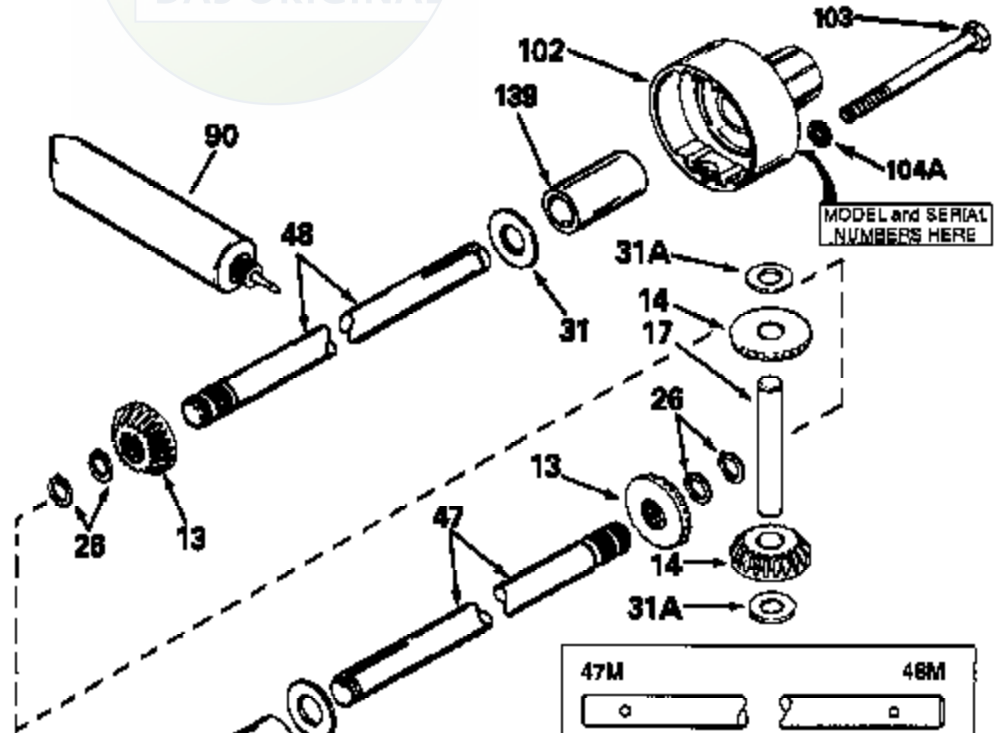

# JOIST

SICHER IST DAS:  
DAS ORIGINAL

MODEL and SERIAL  
NUMBERS HERE

Ref #	Part Number	Qty	Description
13	778067		Gear, Bevel (16 teeth)
14	778068		Gear, Pinion (16 teeth)
17	786040		Pin, Drive
26	788038		Ring, Retaining
31	780001		Washer (3/4" ID x 1-1/2" OD x 1/16" t hick)
31A	780096		Washer, Thrust
47R	774114		Axle (8-1/8" long)
48R	774115		Axle (15-1/4" long)
82	786043		Sprocket. No Teeth 54. O.D. 8.823
82	786051		Sprocket. No Teeth 60. O.D. 9.841
82	786070		Sprocket. No Teeth 48. O.D. 7.920
82	786041A		Sprocket. No Teeth 45. O.D. 7.389
82	786042	100-114	Sprocket. No Teeth 40. O.D. 6.650
90	788067B	Peerless	Grease (32 oz. bottle Bentonite greas e)
101	774073		Differential Carrier Hsg (Incl. 137)
102	774073		Differential Carrier Hsg (Incl. 139)
103	792041		Screw, 5/16-18 x 3-3/4"
104	792042		Nut, Lock, 5/16-18 (Use as required)
104A	792061		Washer, Flat, 5/16"
137	780077		Bushing (3/4" ID x 1-1/16" OD x 2-1/1 6" long)
139	780077		Bushing (3/4 ID x 1-1/16" OD x 2-1/16 " long)