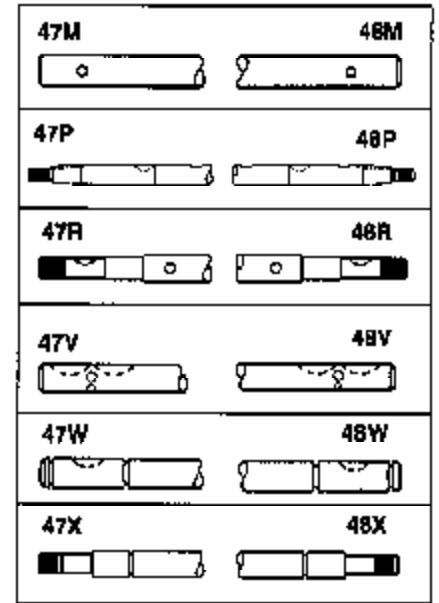

# JOIST

SICHER IST DAS:  
DAS ORIGINAL

MODEL and SERIAL  
NUMBERS HERE

Ref #	Part Number	Qty	Description
13	778067		Gear, Bevel (16 teeth)
14	778068		Gear, Pinion (16 teeth)
17	786040		Pin, Drive
26	788038		Ring, Retaining
31	780001		Washer (3/4" ID x 1-1/2" OD x 1/16" t hick)
31A	780096		Washer, Thrust
47R	774114		Axle (8-1/8" long)
48R	774115		Axle (15-1/4" long)
82	786043		Sprocket. No Teeth 54. O.D. 8.823
82	786051		Sprocket. No Teeth 60. O.D. 9.841
82	786070		Sprocket. No Teeth 48. O.D. 7.920
82	786041A		Sprocket. No Teeth 45. O.D. 7.389
82	786042	100-114	Sprocket. No Teeth 40. O.D. 6.650
90	788067B	Peerless	Grease (32 oz. bottle Bentonite greas e)
101	774073		Differential Carrier Hsg (Incl. 137)
102	774073		Differential Carrier Hsg (Incl. 139)
103	792041		Screw, 5/16-18 x 3-3/4"
104	792042		Nut, Lock, 5/16-18 (Use as required)
104A	792061		Washer, Flat, 5/16"
137	780077		Bushing (3/4" ID x 1-1/16" OD x 2-1/1 6" long)
139	780077		Bushing (3/4 ID x 1-1/16" OD x 2-1/16 " long)